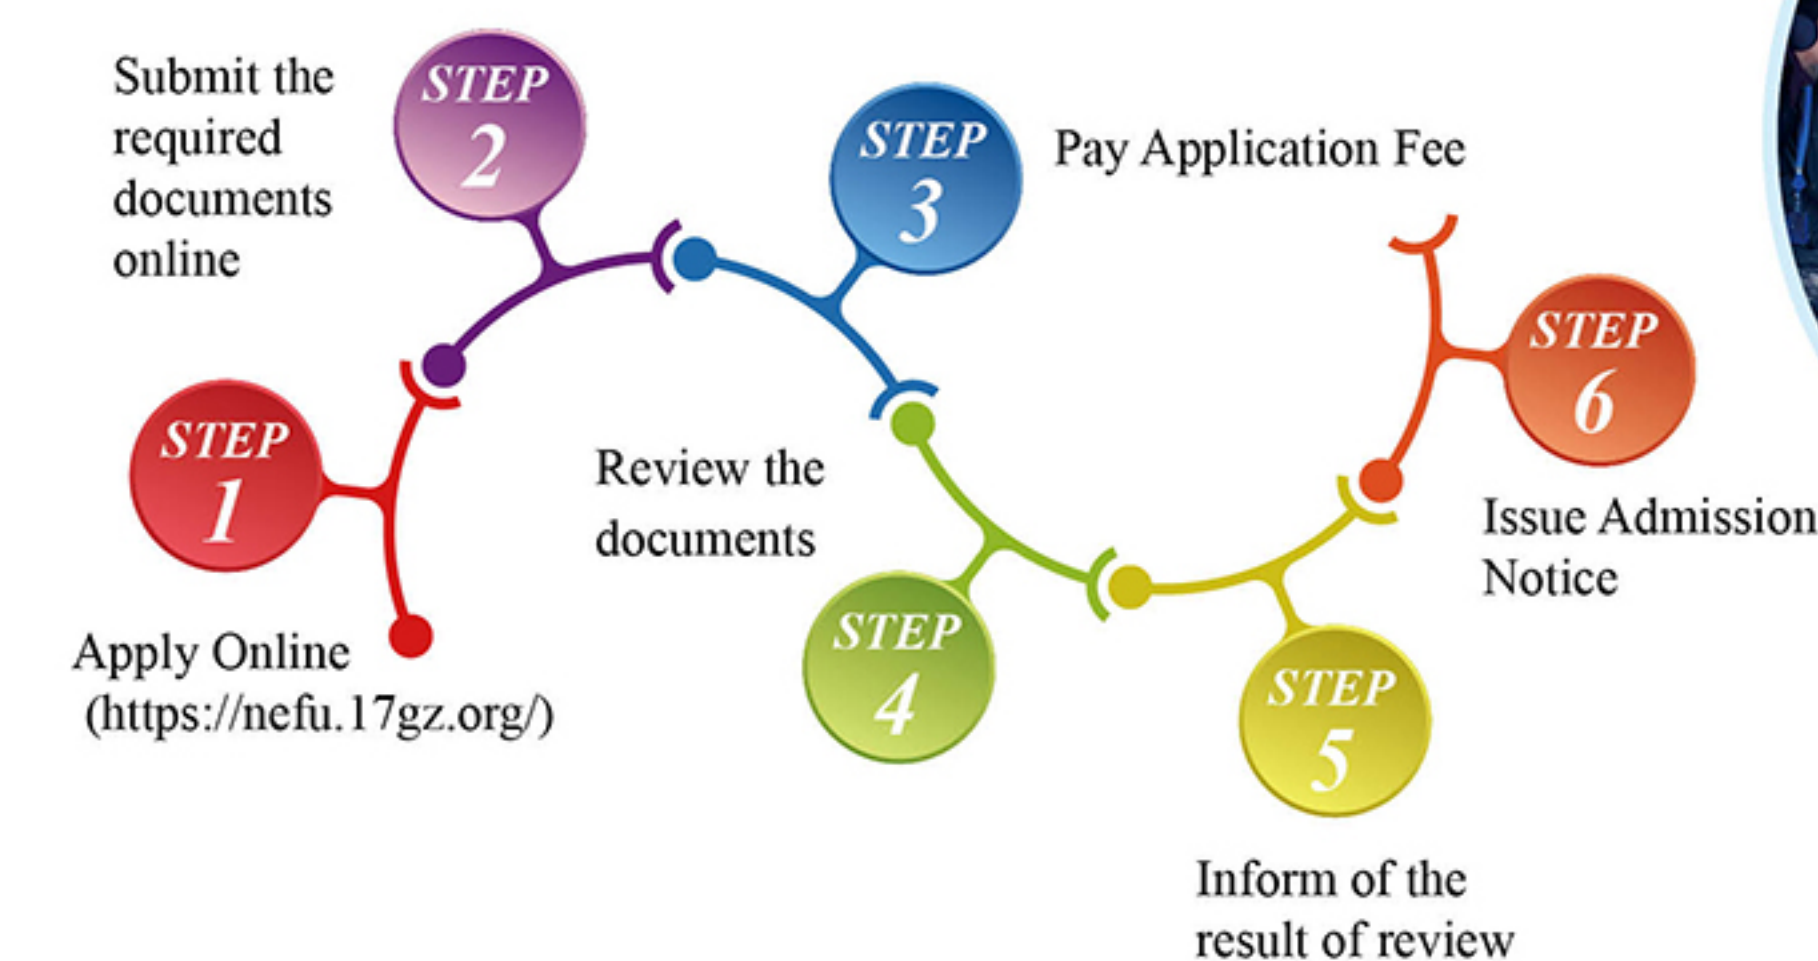

APPLICATION GUIDE

APPLICATION DOCUMENTS

Chinese Language 1. Copy of Passport 2. Notarized Physical Examination Form	Master/PhD 1. Copy of Passport 2. Notarized diploma(Highest Degree) 3. Notarized transcript(Highest Degree) 4. HSK Certificate 5. English level certificate 6. Two recommendation letters 7. Foreigner Physical Examination Form 8. Certificate of Clearance
Bachelor 1. Copy of Passport 2. Notarized Diploma(Highest Degree) 3. Notarized Transcript(Highest Degree) 4. HSK Certificate 5. English level certificate 6. Foreigner Physical Examination Form 7. Certificate of Clearance