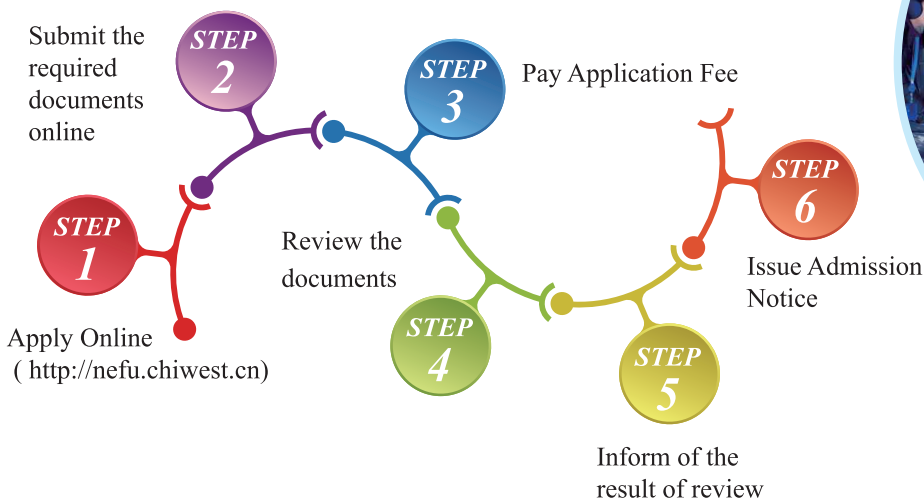

CHINESE LANGUAGE AND CULTURE PROGRAMS

The main courses of Chinese language training program include oral Chinese, Chinese listening, comprehensive Chinese, reading and writing, comprehensive HSK and high-level comprehensive courses. There are also various Chinese culture courses including China Overview, China tourism, Chinese history, Chinese culture, Chinese opera appreciation, Chinese handicrafts, painting, Chinese paper-cutting, Chinese Kungfu, and Chinese tea, etc.

TIME ARRANGEMENT

	Study Duration	Application Deadline
Spring Semester	Early March—July	December 30th
Autumn Semester	Early September—January	July 30th

★ For more information about programs and registration, please visit our official website: <https://sice.nefu.edu.cn/English.htm>.

APPLICATION GUIDE

APPLICATION DOCUMENTS

Chinese Language

1. Copy of Passport
2. Foreigner Physical Examination Form

Bachelor

1. Copy of Passport
2. Notarized Diploma(Highest Degree)
3. Notarized Transcript(Highest Degree)
4. HSK Certificate
5. English level certificate
6. Foreigner Physical Examination Form
7. Certificate of Clearance

Master/PhD

1. Copy of Passport
2. Notarized diploma(Highest Degree)
3. Notarized transcript(Highest Degree)
4. HSK Certificate
5. English level certificate
6. Study plan
7. Two recommendation letters
8. Foreigner Physical Examination Form
9. Certificate of Clearance